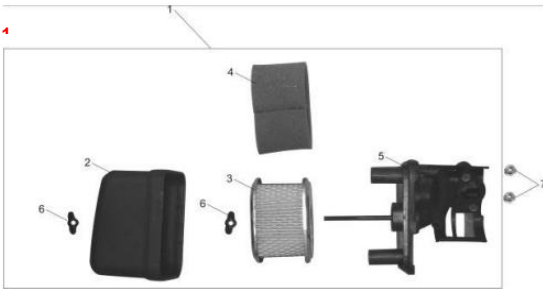

Part No.11

Series No.	ADA NAME	Engine name
1	GD14E1101	air filter
2	GD14E1102	air filter cover
3	GD14E1103	filter net
4	GD14E1104	filter sponge
5	GD14E1105	filter plate
6	GD14E1106	nut
7	GD14E1107	nut