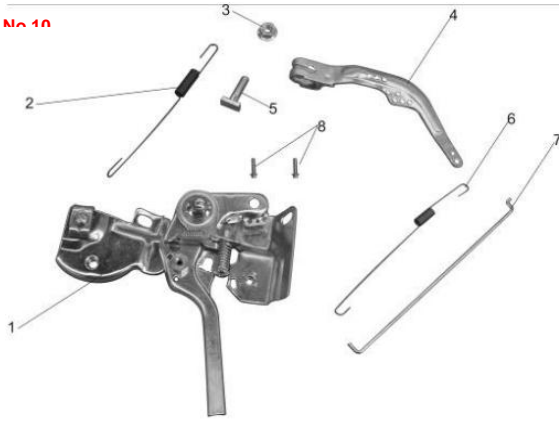

Part No.5

Series No.	ADA NAME	Engine name
1	GD14E501	exhaust valve
2	GD14E502	spring
3	GD14E503	exhaust valve spring plate
4	GD14E504	Valve adjusting cap
5	GD14E505	inlet valve
6	GD14E506	oil-proofing cover
7	GD14E507	inlet valve spring plate
8	GD14E508	pin
9	GD14E509	rod
10	GD14E510	location-limited plate
11	GD14E511	rocker arm assy
12	GD14E512	screw
13	GD14E513	nut
14	GD14E514	nut
15	GD14E515	rocker arm
16	GD14E516	cam shaft

Part No.7

Series No.	ADA NAME	Engine name
1	GD14E701	shield
2	GD14E702	
3	GD14E703	screw
4	GD14E704	
5	GD14E705	
6	GD14E706	screw
7	GD14E707	screw

Part No.8

Series No.	ADA NAME	Engine name
1	GD14E801	air filter gasket
2	GD14E802	carburator assy
3	GD14E803	carburator gasket
4	GD14E804	thermal baffle
5	GD14E805	gasket
6	GD14E806	handle
7	GD14E807	carburator

Part No.9

Series No.	ADA NAME	Engine name
1	GD14E901	nut
2	GD14E902	starter cup
3	GD14E903	
4	GD14E904	fly wheel
5	GD14E905	coil assy
6	GD14E906	screw
7	GD14E907	spark plug cover
8	GD14E908	coil

Part No.10

Series No.	ADA NAME	Engine name
1	GD14E1001	handle
2	GD14E1002	tension spring A
3	GD14E1003	nut
4	GD14E1004	governor control bracket
5	GD14E1005	screw
6	GD14E1006	tension spring B
7	GD14E1007	throttle rod
8	GD14E1008	screw