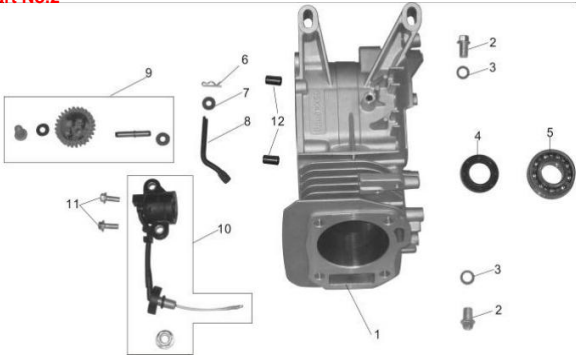

Part No.1

Series No.	ADA NAME	Engine name
1	GD14E101	pin
2	GD14E102	cylinder gasket
3	GD14E103	screw
4	GD14E104	screw
5	GD14E105	air exhaust gasket
6	GD14E106	cylinder head cover gasket
7	GD14E107	screw
8	GD14E108	spark plug
9	GD14E109	screw
10	GD14E110	cylinder head cover
11	GD14E111	cylinder

Part No.2

Series No.	ADA NAME	Engine name
1	GD14E201	crank case
2	GD14E202	screw
3	GD14E203	gasket
4	GD14E204	seal
5	GD14E205	bearing
6	GD14E206	pin
7	GD14E207	gasket
8	GD14E208	governor arm
9	GD14E209	governor gear
10	GD14E210	sensor
11	GD14E211	screw
12	GD14E212	pin

Part No.3

Series No.	ADA NAME	Engine name
1	GD14E301	crank case cover
2	GD14E302	seal
3	GD14E303	bearing
4	GD14E304	crank case gasket
5	GD14E305	oil rule
6	GD14E306	oil plug
7	GD14E307	screw

Part No.4

Series No.	ADA NAME	Engine name
1	GD14E401	crank shaft
2	GD14E402	piston ring assy
3	GD14E403	piston
4	GD14E404	piston clip
5	GD14E405	piston pin
6	GD14E406	rod

Part No.5

Series No.	ADA NAME	Engine name
1	GD14E501	exhaust valve
2	GD14E502	spring
3	GD14E503	exhaust valve spring plate
4	GD14E504	Valve adjusting cap
5	GD14E505	inlet valve
6	GD14E506	oil-proofing cover
7	GD14E507	inlet valve spring plate
8	GD14E508	pin
9	GD14E509	rod
10	GD14E510	location-limited plate
11	GD14E511	rocker arm assy
12	GD14E512	screw
13	GD14E513	nut
14	GD14E514	nut
15	GD14E515	rocker arm
16	GD14E516	cam shaft