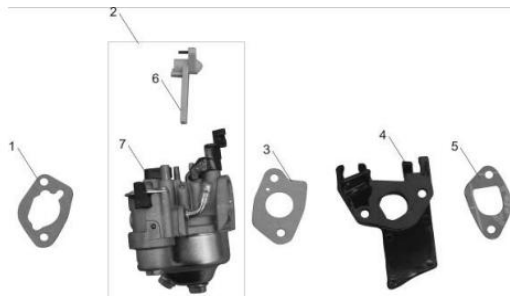

Part No.8

Series No.	ADA NAME	Engine name
1	GD14E801	air filter gasket
2	GD14E802	carburator assy
3	GD14E803	carburator gasket
4	GD14E804	thermal baffle
5	GD14E805	gasket
6	GD14E806	handle
7	GD14E807	carburator