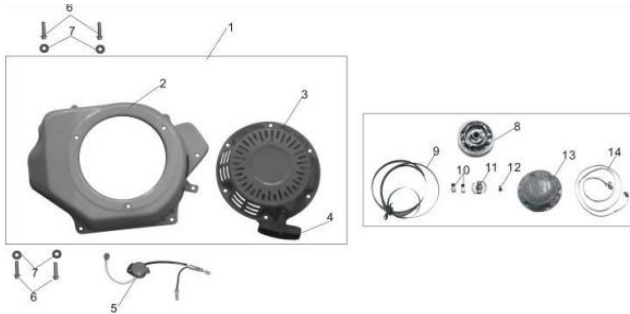

Part No.6

Series No.	ADA NAME	Engine name
1	GD14E601	starter assy
2	GD14E602	cover
3	GD14E603	Starter pull plate
4	GD14E604	handle
5	GD14E605	Switch
6	GD14E606	screw
7	GD14E607	gasket
8	GD14E608	starter gear
9	GD14E609	spring
10	GD14E610	pawl
11	GD14E611	
12	GD14E612	screw
13	GD14E613	cover
14	GD14E614	rope