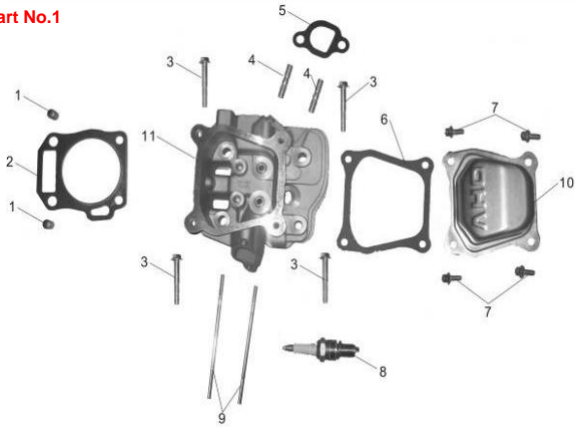

Part No.1

Series No.	ADA NAME	Engine name
1	GD14E101	pin
2	GD14E102	cylinder gasket
3	GD14E103	screw
4	GD14E104	screw
5	GD14E105	air exhaust gasket
6	GD14E106	cylinder head cover gasket
7	GD14E107	screw
8	GD14E108	spark plug
9	GD14E109	screw
10	GD14E110	cylinder head cover
11	GD14E111	cylinder

Part No.2

Series No.	ADA NAME	Engine name
1	GD14E201	crank case
2	GD14E202	screw
3	GD14E203	gasket
4	GD14E204	seal
5	GD14E205	bearing
6	GD14E206	pin
7	GD14E207	gasket
8	GD14E208	governor arm
9	GD14E209	governor gear
10	GD14E210	sensor
11	GD14E211	screw
12	GD14E212	pin

Part No.3

Series No.	ADA NAME	Engine name
1	GD14E301	crank case cover
2	GD14E302	seal
3	GD14E303	bearing
4	GD14E304	crank case gasket
5	GD14E305	oil rule
6	GD14E306	oil plug
7	GD14E307	screw

Part No.4

Series No.	ADA NAME	Engine name
1	GD14E401	crank shaft
2	GD14E402	piston ring assy
3	GD14E403	piston
4	GD14E404	piston clip
5	GD14E405	piston pin
6	GD14E406	rod

Part No.5

Series No.	ADA NAME	Engine name
1	GD14E501	exhaust valve
2	GD14E502	spring
3	GD14E503	exhaust valve spring plate
4	GD14E504	Valve adjusting cap
5	GD14E505	inlet valve
6	GD14E506	oil-proofing cover
7	GD14E507	inlet valve spring plate
8	GD14E508	pin
9	GD14E509	rod
10	GD14E510	location-limited plate
11	GD14E511	rocker arm assy
12	GD14E512	screw
13	GD14E513	nut
14	GD14E514	nut
15	GD14E515	rocker arm
16	GD14E516	cam shaft