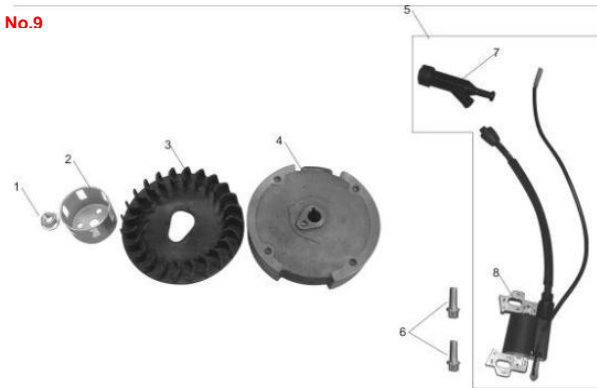

Part No.6

Series No.	ADA NAME	Engine name
1	GD14E601	starter assy
2	GD14E602	cover
3	GD14E603	Starter pull plate
4	GD14E604	handle
5	GD14E605	Switch
6	GD14E606	screw
7	GD14E607	gasket
8	GD14E608	starter gear
9	GD14E609	spring
10	GD14E610	pawl
11	GD14E611	
12	GD14E612	screw
13	GD14E613	cover
14	GD14E614	rope

Part No.7

Series No.	ADA NAME	Engine name
1	GD14E701	shield
2	GD14E702	
3	GD14E703	screw
4	GD14E704	
5	GD14E705	
6	GD14E706	screw
7	GD14E707	screw

Part No.8

Series No.	ADA NAME	Engine name
1	GD14E801	air filter gasket
2	GD14E802	carburator assy
3	GD14E803	carburator gasket
4	GD14E804	thermal baffle
5	GD14E805	gasket
6	GD14E806	handle
7	GD14E807	carburator

Part No.9

Series No.	ADA NAME	Engine name
1	GD14E901	nut
2	GD14E902	starter cup
3	GD14E903	
4	GD14E904	fly wheel
5	GD14E905	coil assy
6	GD14E906	screw
7	GD14E907	spark plug cover
8	GD14E908	coil

Part No.10