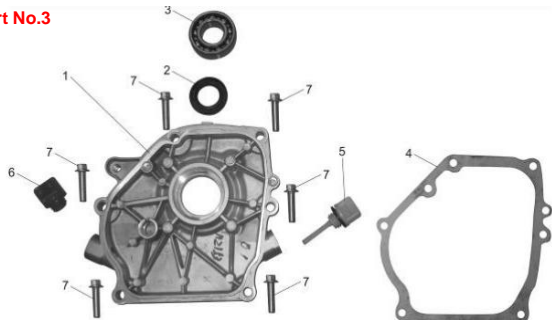

Part No.1

Series No.	ADA NAME	Engine name
1	GD14E101	pin
2	GD14E102	cylinder gasket
3	GD14E103	screw
4	GD14E104	screw
5	GD14E105	air exhaust gasket
6	GD14E106	cylinder head cover gasket
7	GD14E107	screw
8	GD14E108	spark plug
9	GD14E109	screw
10	GD14E110	cylinder head cover
11	GD14E111	cylinder

Part No.2

Series No.	ADA NAME	Engine name
1	GD14E201	crank case
2	GD14E202	screw
3	GD14E203	gasket
4	GD14E204	seal
5	GD14E205	bearing
6	GD14E206	pin
7	GD14E207	gasket
8	GD14E208	governor arm
9	GD14E209	governor gear
10	GD14E210	sensor
11	GD14E211	screw
12	GD14E212	pin

Part No.3

Series No.	ADA NAME	Engine name
1	GD14E301	crank case cover
2	GD14E302	seal
3	GD14E303	bearing
4	GD14E304	crank case gasket
5	GD14E305	oil rule
6	GD14E306	oil plug
7	GD14E307	screw

Part No.4

Series No.	ADA NAME	Engine name
1	GD14E401	crank shaft
2	GD14E402	piston ring assy
3	GD14E403	piston
4	GD14E404	piston clip
5	GD14E405	piston pin
6	GD14E406	rod

Part No.5

Series No.	ADA NAME	Engine name
1	GD14E501	exhaust valve
2	GD14E502	spring
3	GD14E503	exhaust valve spring plate
4	GD14E504	Valve adjusting cap
5	GD14E505	inlet valve
6	GD14E506	oil-proofing cover
7	GD14E507	inlet valve spring plate
8	GD14E508	pin
9	GD14E509	rod
10	GD14E510	location-limited plate
11	GD14E511	rocker arm assy
12	GD14E512	screw
13	GD14E513	nut
14	GD14E514	nut
15	GD14E515	rocker arm
16	GD14E516	cam shaft