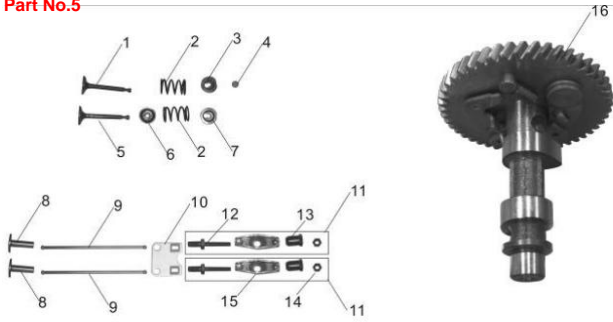

Part No.2

Series No.	ADA NAME	Engine name
1	GD14E201	crank case
2	GD14E202	screw
3	GD14E203	gasket
4	GD14E204	seal
5	GD14E205	bearing
6	GD14E206	pin
7	GD14E207	gasket
8	GD14E208	governor arm
9	GD14E209	governor gear
10	GD14E210	sensor
11	GD14E211	screw
12	GD14E212	pin

Part No.3

Series No.	ADA NAME	Engine name
1	GD14E301	crank case cover
2	GD14E302	seal
3	GD14E303	bearing
4	GD14E304	crank case gasket
5	GD14E305	oil rule
6	GD14E306	oil plug
7	GD14E307	screw

Part No.4

Series No.	ADA NAME	Engine name
1	GD14E401	crank shaft
2	GD14E402	piston ring assy
3	GD14E403	piston
4	GD14E404	piston clip
5	GD14E405	piston pin
6	GD14E406	rod

Part No.5

Series No.	ADA NAME	Engine name
1	GD14E501	exhaust valve
2	GD14E502	spring
3	GD14E503	exhaust valve spring plate
4	GD14E504	Valve adjusting cap
5	GD14E505	inlet valve
6	GD14E506	oil-proofing cover
7	GD14E507	inlet valve spring plate
8	GD14E508	pin
9	GD14E509	rod
10	GD14E510	location-limited plate
11	GD14E511	rocker arm assy
12	GD14E512	screw
13	GD14E513	nut
14	GD14E514	nut
15	GD14E515	rocker arm
16	GD14E516	cam shaft