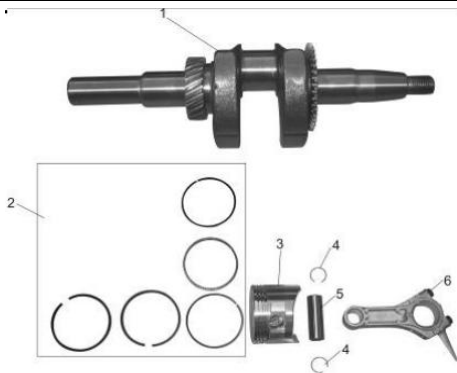

Part No.1

Series No.	ADA NAME	Engine name
1	GD14E101	pin
2	GD14E102	cylinder gasket
3	GD14E103	screw
4	GD14E104	screw
5	GD14E105	air exhaust gasket
6	GD14E106	cylinder head cover gasket
7	GD14E107	screw
8	GD14E108	spark plug
9	GD14E109	screw
10	GD14E110	cylinder head cover
11	GD14E111	cylinder

Part No.2

Series No.	ADA NAME	Engine name
1	GD14E201	crank case
2	GD14E202	screw
3	GD14E203	gasket
4	GD14E204	seal
5	GD14E205	bearing
6	GD14E206	pin
7	GD14E207	gasket
8	GD14E208	governor arm
9	GD14E209	governor gear
10	GD14E210	sensor
11	GD14E211	screw
12	GD14E212	pin

Part No.3

Series No.	ADA NAME	Engine name
1	GD14E301	crank case cover
2	GD14E302	seal
3	GD14E303	bearing
4	GD14E304	crank case gasket
5	GD14E305	oil rule
6	GD14E306	oil plug
7	GD14E307	screw

Part No.4

Series No.	ADA NAME	Engine name
1	GD14E401	crank shaft
2	GD14E402	piston ring assy
3	GD14E403	piston
4	GD14E404	piston clip
5	GD14E405	piston pin
6	GD14E406	rod

Part No.5

Series No.	ADA NAME	Engine name
1	GD14E501	exhaust valve
2	GD14E502	spring
3	GD14E503	exhaust valve spring plate
4	GD14E504	Valve adjusting cap
5	GD14E505	inlet valve
6	GD14E506	oil-proofing cover
7	GD14E507	inlet valve spring plate
8	GD14E508	pin
9	GD14E509	rod
10	GD14E510	location-limited plate
11	GD14E511	rocker arm assy
12	GD14E512	screw
13	GD14E513	nut
14	GD14E514	nut
15	GD14E515	rocker arm
16	GD14E516	cam shaft